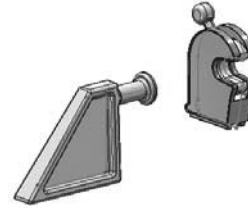

Model - TP60140

24mm

Model - TP60224

Model - TP60124

Side swing kits

Small

Kit No	
SS27	Small side swing kit no catch & pin
SS27.20	Small side swing kit c/w 20mm catch & pin
SS27.30	Small side swing kit c/w 30mm catch & pin

PART NO:
050102271
A,B,C,

PART NO:
050102272
D,E

Item	Part No	Description	Qty per kit
A	050101025	Side swing bar Ø27mm	1
B	050101026	Side swing top bush	2
C	050101027	Side swing collar	4
D	050101028	Side swing bottom pin	1
E	050101029	Side swing bottom bush	2

Not shown: grease nipples, bottom clip

Kit No	
SS*35	Large side swing kit no catch & pin
SS*35.30	Large side swing kit c/w 30mm catch & pin
SS*35.40	Large side swing kit c/w 40mm catch & pin

Large

* Bar offset 1 = 70mm, 3 = 150mm

Item	Part No	Description	Qty per kit
A*	1 050101018	Side swing bar Ø35mm	1
	3 050101040		
B	050101019	Side swing top bush	2
C	050101020	Side swing collar	4
D	050101021	Side swing bottom pin	1
E	050101022	Side swing bottom bush	1
F	050101023	Side swing bottom bush	1