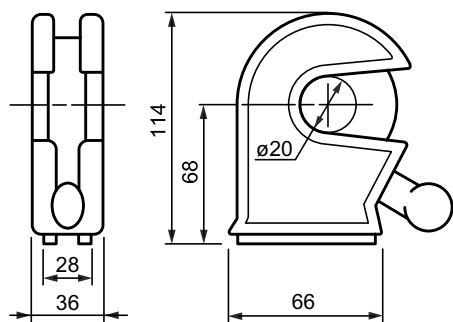

20mm

Model - TP60220

Model - TP60120

30mm

Model - TP60230

Model - TP60130

40mm

Model - TP60240

Model - TP60140

24mm

Model - TP60224

Model - TP60124

Side swing kits

Small

Kit No	
SS27	Small side swing kit no catch & pin
SS27.20	Small side swing kit c/w 20mm catch & pin
SS27.30	Small side swing kit c/w 30mm catch & pin

PART NO:
050102271
A,B,C,

PART NO:
050102272
D,E

Item	Part No	Description	Qty per kit
A	050101025	Side swing bar Ø27mm	1
B	050101026	Side swing top bush	2
C	050101027	Side swing collar	4
D	050101028	Side swing bottom pin	1
E	050101029	Side swing bottom bush	2

Item	Part No	Description	Qty per kit
A*	1 050101018	Side swing bar Ø35mm	1
	3 050101040		
B	050101019	Side swing top bush	2
C	050101020	Side swing collar	4
D	050101021	Side swing bottom pin	1
E	050101022	Side swing bottom bush	1
F	050101023	Side swing bottom bush	1