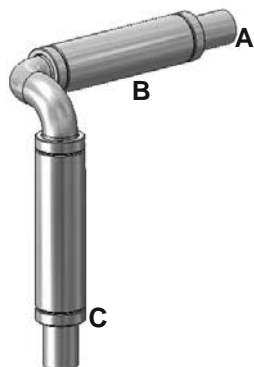

Model - TP60140

24mm

Model - TP60224

Model - TP60124

Side swing kits

Small

Kit No	
SS27	Small side swing kit no catch & pin
SS27.20	Small side swing kit c/w 20mm catch & pin
SS27.30	Small side swing kit c/w 30mm catch & pin

PART NO:
050102271
A,B,C,

PART NO:
050102272
D,E

Item	Part No	Description	Qty per kit
A	050101025	Side swing bar Ø27mm	1
B	050101026	Side swing top bush	2
C	050101027	Side swing collar	4
D	050101028	Side swing bottom pin	1
E	050101029	Side swing bottom bush	2

Not shown: grease nipples, bottom clip

Kit No	
SS*35	Large side swing kit no catch & pin
SS*35.30	Large side swing kit c/w 30mm catch & pin
SS*35.40	Large side swing kit c/w 40mm catch & pin

Large

* Bar offset 1 = 70mm, 3 = 150mm

Item	Part No	Description	Qty per kit
A*	1 050101018	Side swing bar Ø35mm	1
	3 050101040		
B	050101019	Side swing top bush	2
C	050101020	Side swing collar	4
D	050101021	Side swing bottom pin	1
E	050101022	Side swing bottom bush	1
F	050101023	Side swing bottom bush	1