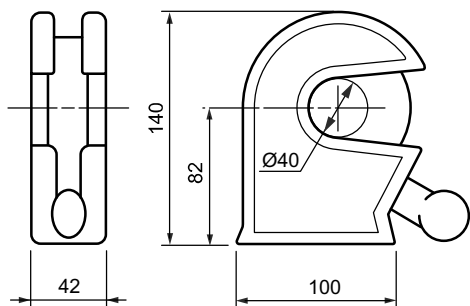

20mm

Model - TP60220

Model - TP60120

30mm

Model - TP60230

Model - TP60130

40mm

Model - TP60240

Model - TP60140

24mm

Model - TP60224

Model - TP60124

Side swing kits

Small

Kit No	
SS27	Small side swing kit no catch & pin
SS27.20	Small side swing kit c/w 20mm catch & pin
SS27.30	Small side swing kit c/w 30mm catch & pin

PART NO:
050102271
A,B,C,

PART NO:
050102272
D,E

Item	Part No	Description	Qty per kit
A	050101025	Side swing bar Ø27mm	1
B	050101026	Side swing top bush	2
C	050101027	Side swing collar	4
D	050101028	Side swing bottom pin	1
E	050101029	Side swing bottom bush	2

	Part No	Description	Qty per kit
A	050101007	Large pivot plate	4
B	050101038	Pivot bush 1 1/2" x 4"	2
C	050101009	Pivot bush 1 1/2" x 2"	4
D	050101010	Pivot collar 1 1/2"	2
E	050101001	Pivot bar 1 1/2" x 1m	1