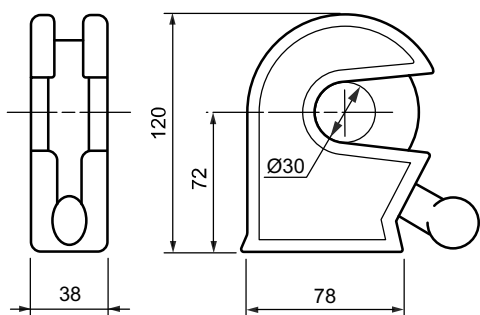

20mm

Model - TP60220

Model - TP60120

30mm

Model - TP60230

Model - TP60130

40mm

Model - TP60240

Model - TP60140

24mm

Model - TP60224

Model - TP60124

Side swing kits

Small

Kit No	
SS27	Small side swing kit no catch & pin
SS27.20	Small side swing kit c/w 20mm catch & pin
SS27.30	Small side swing kit c/w 30mm catch & pin

PART NO:
050102271
A,B,C,

PART NO:
050102272
D,E

Item	Part No	Description	Qty per kit
A	050101025	Side swing bar Ø27mm	1
B	050101026	Side swing top bush	2
C	050101027	Side swing collar	4
D	050101028	Side swing bottom pin	1
E	050101029	Side swing bottom bush	2

Not shown: grease nipples, bottom clip

Kit No	
SS*35	Large side swing kit no catch & pin
SS*35.30	Large side swing kit c/w 30mm catch & pin
SS*35.40	Large side swing kit c/w 40mm catch & pin

Large

* Bar offset 1 = 70mm, 3 = 150mm