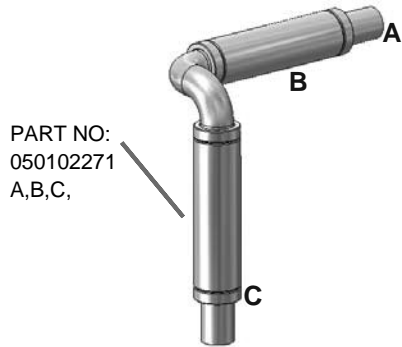

Model - TP60140

24mm

Model - TP60224

Model - TP60124

Side swing kits

Small

Kit No	
SS27	Small side swing kit no catch & pin
SS27.20	Small side swing kit c/w 20mm catch & pin
SS27.30	Small side swing kit c/w 30mm catch & pin

PART NO:
050102271
A,B,C,

PART NO:
050102272
D,E

Item	Part No	Description	Qty per kit
A	050101025	Side swing bar Ø27mm	1
B	050101026	Side swing top bush	2
C	050101027	Side swing collar	4
D	050101028	Side swing bottom pin	1
E	050101029	Side swing bottom bush	2

Not shown: grease nipples, bottom clip

Kit No	
SS*35	Large side swing kit no catch & pin
SS*35.30	Large side swing kit c/w 30mm catch & pin
SS*35.40	Large side swing kit c/w 40mm catch & pin

Large

* Bar offset 1 = 70mm, 3 = 150mm

Item	Part No	Description	Qty per kit
A*	1 050101018	Side swing bar Ø35mm	1
	3 050101040		
B	050101019	Side swing top bush	2
C	050101020	Side swing collar	4
D	050101021	Side swing bottom pin	1
E	050101022	Side swing bottom bush	1
F	050101023	Side swing bottom bush	1