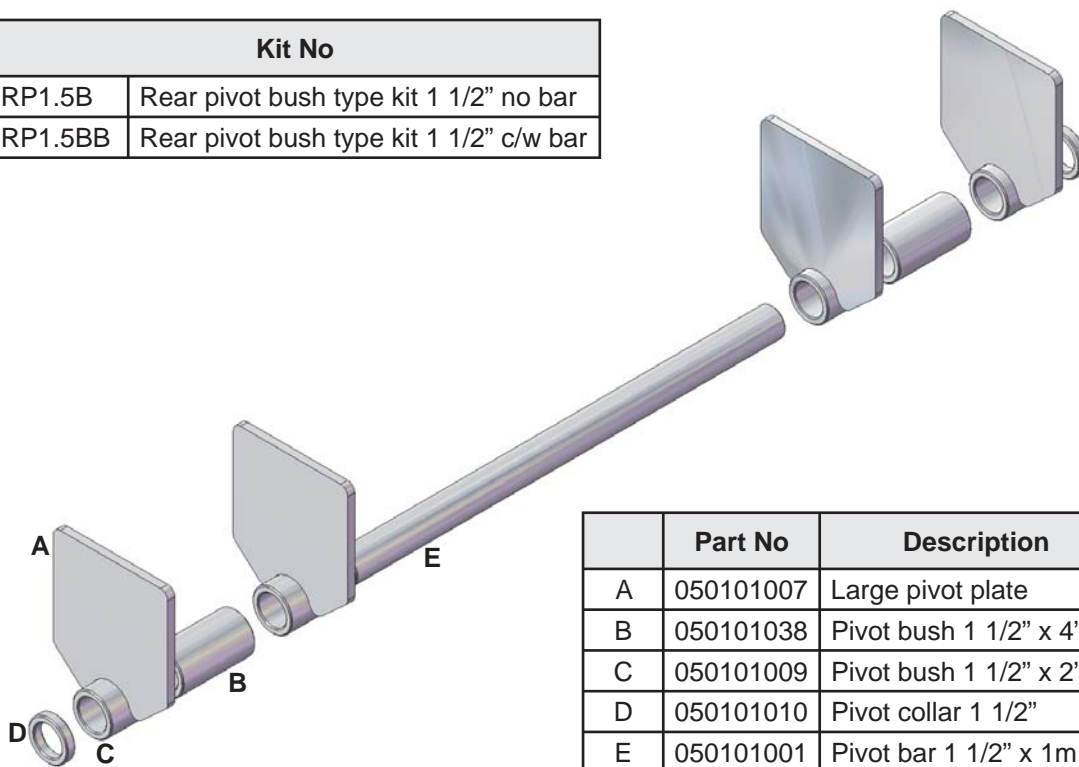

Kit No	
RP1.5B	Rear pivot bush type kit 1 1/2" no bar
RP1.5BB	Rear pivot bush type kit 1 1/2" c/w bar

	Part No	Description	Qty per kit
A	050101007	Large pivot plate	4
B	050101038	Pivot bush 1 1/2" x 4"	2
C	050101009	Pivot bush 1 1/2" x 2"	4
D	050101010	Pivot collar 1 1/2"	2
E	050101001	Pivot bar 1 1/2" x 1m	1

Not shown: grease nipples

Kit No	
RP2.0B	Rear pivot bush type kit 2" no bar
RP2.0BB	Rear pivot bush type kit 2" c/w bar