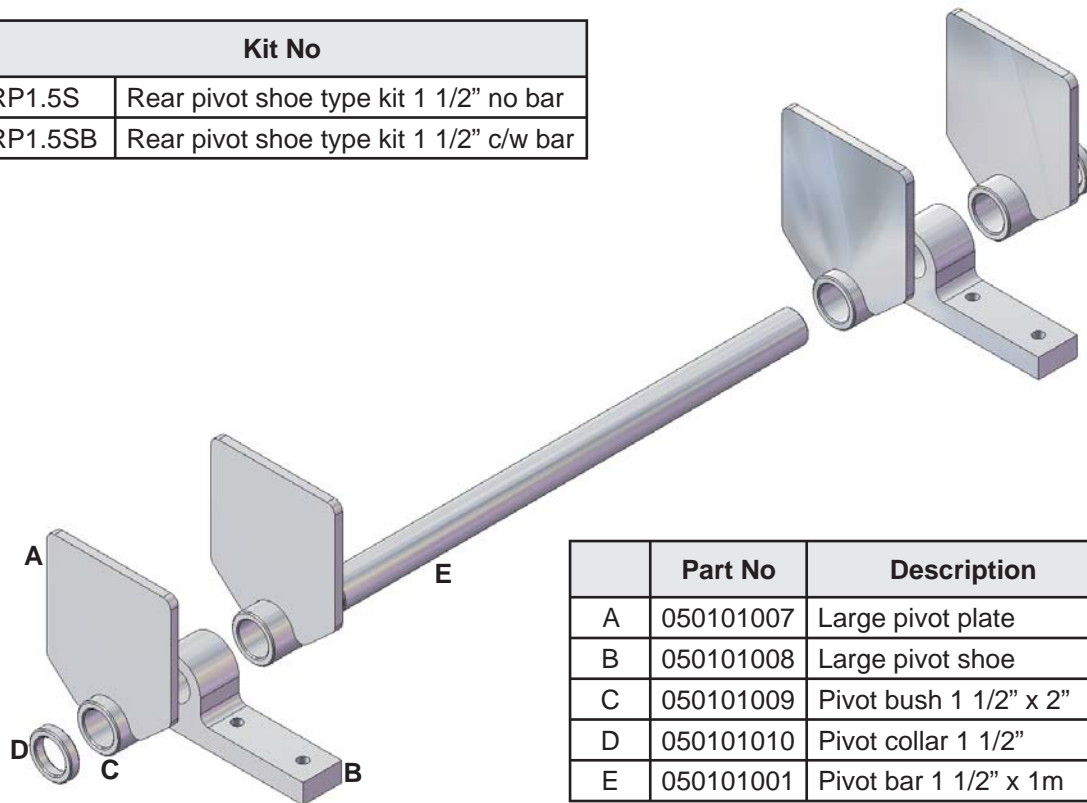

Part No	Description	Qty per kit
A	050101007	Large pivot plate	4
B	050101008	Large pivot shoe	2
C	050101009	Pivot bush 1 1/2" x 2"	4
D	050101010	Pivot collar 1 1/2"	2
E	050101001	Pivot bar 1 1/2" x 1m	1

Not shown: grease nipples, nuts, bolts, washers

Specifications subject to change without notice