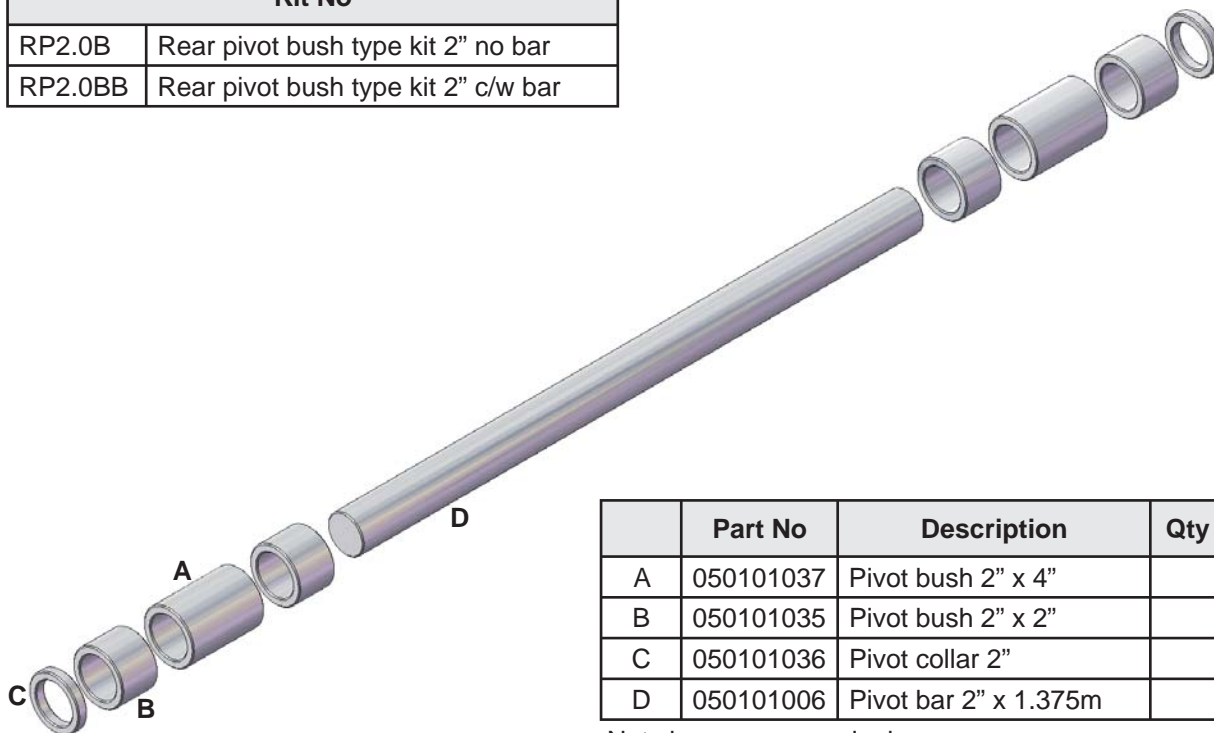

Part No	Description	Qty per kit
A	050101037	Pivot bush 2" x 4"	2
B	050101035	Pivot bush 2" x 2"	4
C	050101036	Pivot collar 2"	2
D	050101006	Pivot bar 2" x 1.375m	1

Not shown: grease nipples

Specifications subject to change without notice