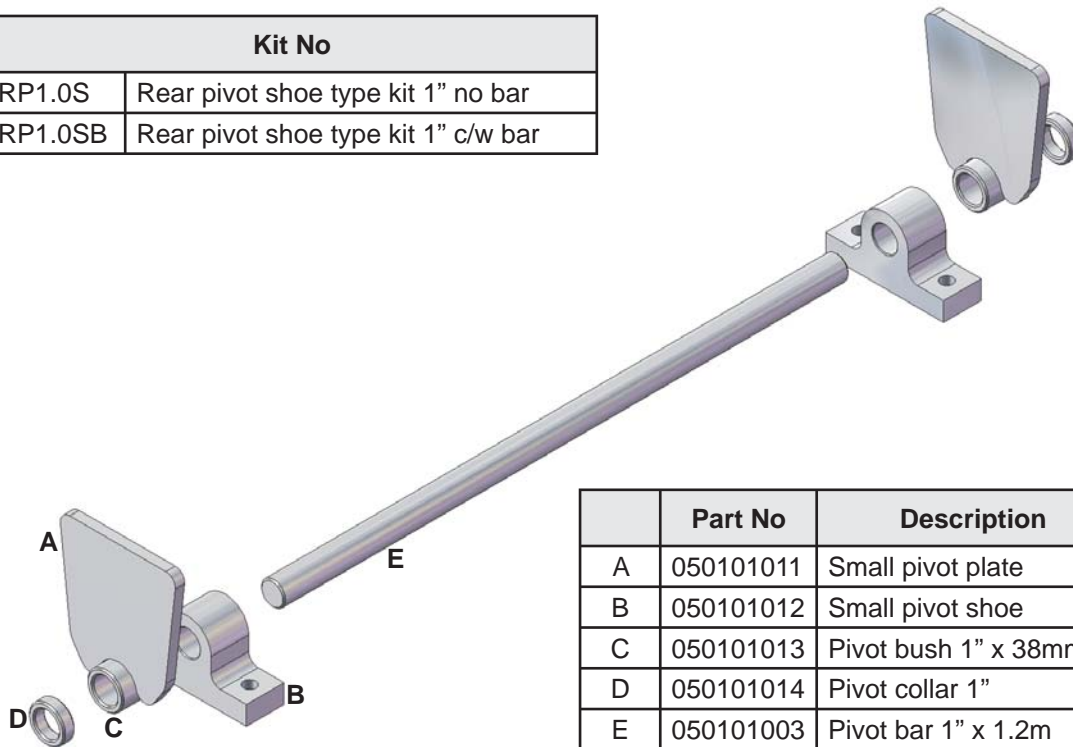

Kit No	
RP1.0S	Rear pivot shoe type kit 1" no bar
RP1.0SB	Rear pivot shoe type kit 1" c/w bar

	Part No	Description	Qty per kit
A	050101011	Small pivot plate	2
B	050101012	Small pivot shoe	2
C	050101013	Pivot bush 1" x 38mm	2
D	050101014	Pivot collar 1"	2
E	050101003	Pivot bar 1" x 1.2m	1

Not shown: grease nipples, nuts, bolts, washers

Kit No	
RP1.5S	Rear pivot shoe type kit 1 1/2" no bar
RP1.5SB	Rear pivot shoe type kit 1 1/2" c/w bar