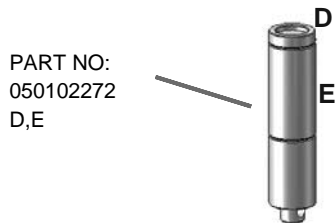

Model - TP60140

24mm

Model - TP60224

Model - TP60124

Side swing kits

Small

Kit No	
SS27	Small side swing kit no catch & pin
SS27.20	Small side swing kit c/w 20mm catch & pin
SS27.30	Small side swing kit c/w 30mm catch & pin

PART NO:
050102271
A,B,C,

PART NO:
050102272
D,E

Item	Part No	Description	Qty per kit
A	050101025	Side swing bar Ø27mm	1
B	050101026	Side swing top bush	2
C	050101027	Side swing collar	4
D	050101028	Side swing bottom pin	1
E	050101029	Side swing bottom bush	2