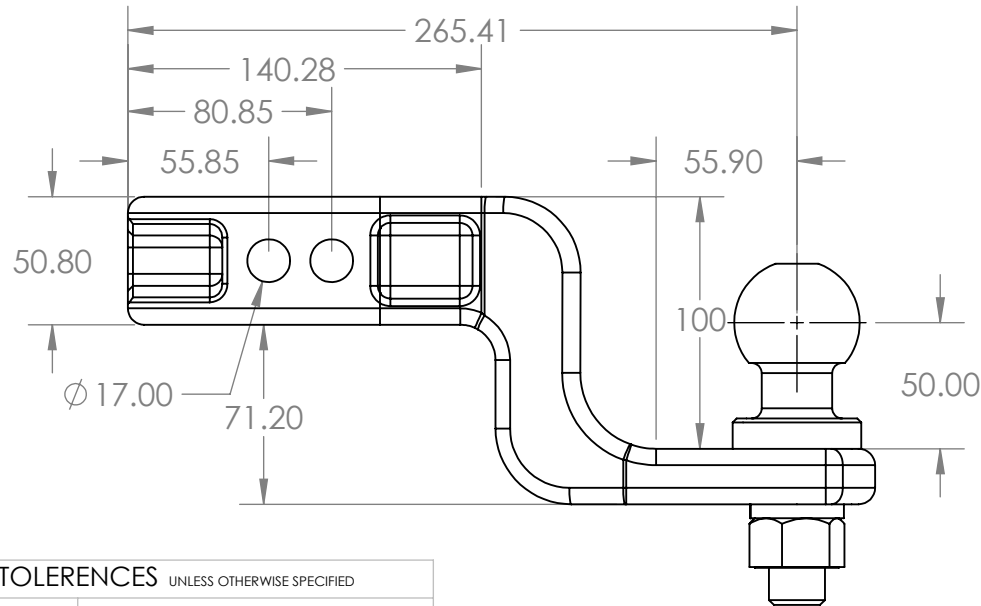

ITEM NO.	PART NUMBER	DESCRIPTION	QTY.
1	CM522	Cast Body	1
2	CM290-62	50mm Tow Ball	1
3	HNUT 0.8750-14-B-N	7/8" NUT	1
4	Regular LW 0.875	7/8" Spring Washer	1

CM522 is rated to 3500kg.
 Max Download is 350kg.
 50mm ball.
 Invertable.
 Tested to AS4177

TOLERANCES UNLESS OTHERWISE SPECIFIED			
LINEAR (MM)		ANGULAR (DEG)	
0.5 - 3	± 0.2	0 - 10	± 1.5°
3 - 6	± 0.3	10 - 50	± 1°
6 - 30	± 0.5	50 - 120	± 0.5°
30 - 120	± 0.8	120 - 400	± 0.25°
120 - 400	± 1.2	400 +	± 0.16°
400 - 1000	± 2		
1000 - 2000	± 3		
2000 - 4000	± 4		

UNLESS OTHERWISE SPECIFIED: DIMENSIONS ARE IN MILLIMETERS		DRAWING NUMBER: INT_EDXX_XX		DEBURR AND BREAK SHARP EDGES	DO NOT SCALE DRAWING	REVISION: X
NAME	SIGNATURE	DATE		TITLE: CM522 SALES		
DRAWN RIELLY BROOK		3/03/23		COUPLERMATE TRAILER PARTS 136 GLENORA STREET WYNUMM QLD 4178		
CHK'D				TEL: 07 3348 3822 FAX: 07 3348 2939 EMAIL: rielly@couplermate.com.au		
APPV'D				A4		
MFG				SCALE: 1:5		
Q.A			WEIGHT:	SHEET 1 OF 1		