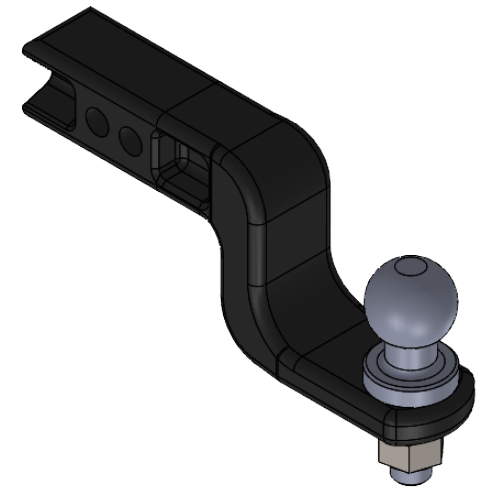

ITEM NO.	PART NUMBER	DESCRIPTION	QTY.
1	CM522	Cast Body	1
2	CM290-62	50mm Tow Ball	1
3	HNUT 0.8750-14-B-N	7/8" NUT	1
4	Regular LW 0.875	7/8" Spring Washer	1

CM522 is rated to 3500kg.
 Max Download is 350kg.
 50mm ball.
 Invertable.
 Tested to AS4177

TOLERANCES UNLESS OTHERWISE SPECIFIED			
LINEAR (MM)		ANGULAR (DEG)	
0.5 - 3	± 0.2	0 - 10	± 1.5°
3 - 6	± 0.3	10 - 50	± 1°
6 - 30	± 0.5	50 - 120	± 0.5°
30 - 120	± 0.8	120 - 400	± 0.25°
120 - 400	± 1.2	400 +	± 0.16°
400 - 1000	± 2		
1000 - 2000	± 3		
2000 - 4000	± 4		

UNLESS OTHERWISE SPECIFIED: DIMENSIONS ARE IN MILLIMETERS		DRAWING NUMBER: INT_EDXX_XX		DEBURR AND BREAK SHARP EDGES	DO NOT SCALE DRAWING	REVISION: X
NAME	SIGNATURE	DATE		TITLE: CM522 SALES		
DRAWN RIELLY BROOK		3/03/23		COUPLERMATE TRAILER PARTS 136 GLENORA STREET WYNUMM QLD 4178		
CHK'D				TEL: 07 3348 3822 FAX: 07 3348 2939 EMAIL: rielly@couplermate.com.au		
APPV'D				A4		
MFG				SCALE: 1:5		
Q.A			WEIGHT:	SHEET 1 OF 1		