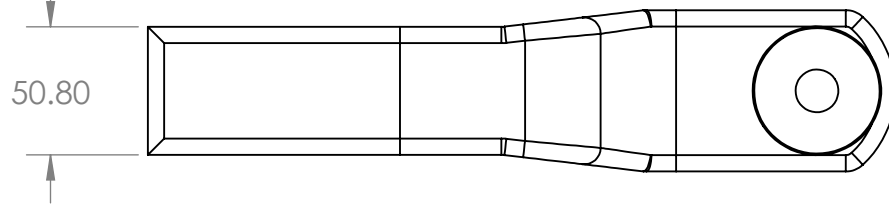

ITEM NO.	PART NUMBER	DESCRIPTION	QTY.
1	CM522	Cast Body	1
2	CM290-62	50mm Tow Ball	1
3	HNUT 0.8750-14-B-N	7/8" NUT	1
4	Regular LW 0.875	7/8" Spring Washer	1

CM522 is rated to 3500kg.
 Max Download is 350kg.
 50mm ball.
 Invertable.
 Tested to AS4177

TOLERANCES UNLESS OTHERWISE SPECIFIED			
LINEAR (MM)		ANGULAR (DEG)	
0.5 - 3	± 0.2	0 - 10	± 1.5°
3 - 6	± 0.3	10 - 50	± 1°
6 - 30	± 0.5	50 - 120	± 0.5°
30 - 120	± 0.8	120 - 400	± 0.25°
120 - 400	± 1.2	400 +	± 0.16°
400 - 1000	± 2		
1000 - 2000	± 3		
2000 - 4000	± 4		

UNLESS OTHERWISE SPECIFIED: DIMENSIONS ARE IN MILLIMETERS		DRAWING NUMBER: INT_EDXX_XX		DEBURR AND BREAK SHARP EDGES	DO NOT SCALE DRAWING	REVISION: X
NAME	SIGNATURE	DATE		TITLE: CM522 SALES		
DRAWN RIELLY BROOK		3/03/23		COUPLERMATE TRAILER PARTS 136 GLENORA STREET WYNUMM QLD 4178		
CHK'D				TEL: 07 3348 3822 FAX: 07 3348 2939 EMAIL: rielly@couplermate.com.au		
APPV'D				A4		
MFG				SCALE: 1:5		
Q.A			WEIGHT:	SHEET 1 OF 1		